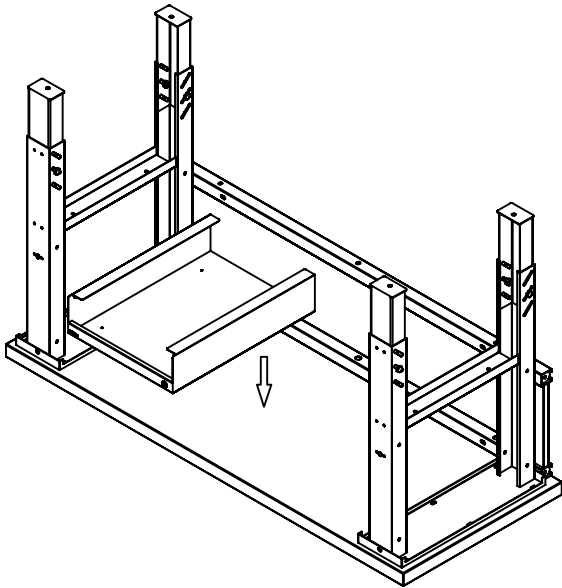

Assembly Instruction for Drawer Unit To Worktop on Heavy Duty Frames

Step 1

Step 2

Wood Screw $\phi 5 \times 20$ mm (4 pcs)
Washer (4 pcs)

Step 3

Step 4