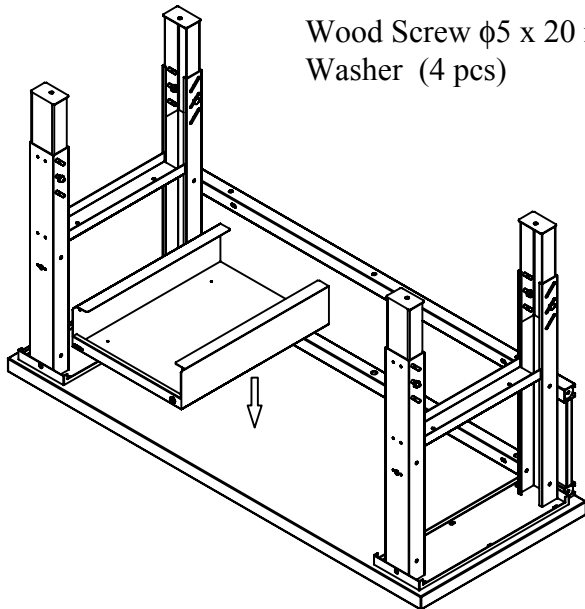

Assembly Instruction for Drawer Unit To Worktop on Heavy Duty Frames

Step 1

Step 2

Wood Screw $\phi 5 \times 20$ mm (4 pcs)
Washer (4 pcs)

Step 3

Step 4