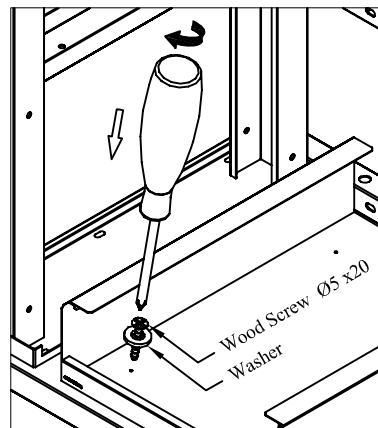

Assembly Instruction for Drawer Unit To Worktop on Heavy Duty Frames

Step 1

Step 2

Wood Screw $\phi 5 \times 20$ mm (4 pcs)
Washer (4 pcs)

Step 3

Step 4