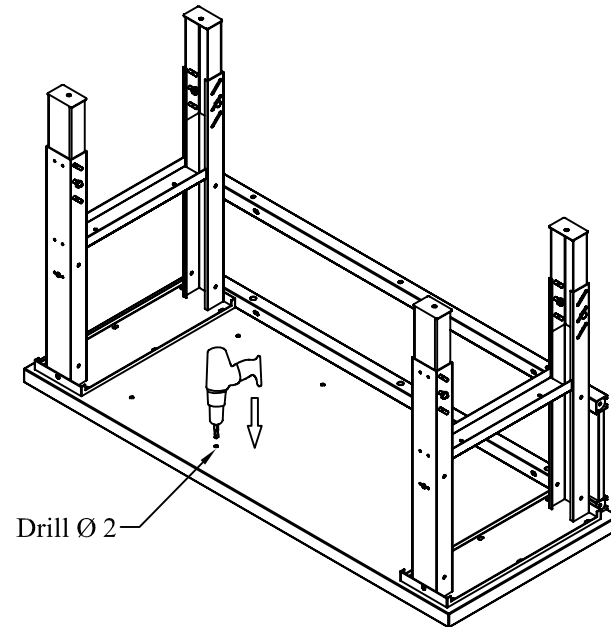

Assembly Instruction for Drawer Unit To Worktop on Heavy Duty Frames

Step 1

Step 2

Wood Screw $\phi 5 \times 20$ mm (4 pcs)
Washer (4 pcs)

Step 3

Step 4