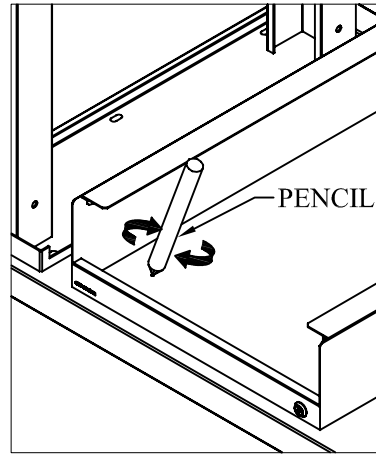

Assembly Instruction for Drawer Unit To Worktop on Heavy Duty Frames

Step 1

Step 2

Wood Screw $\phi 5 \times 20$ mm (4 pcs)
Washer (4 pcs)

Step 3

Step 4